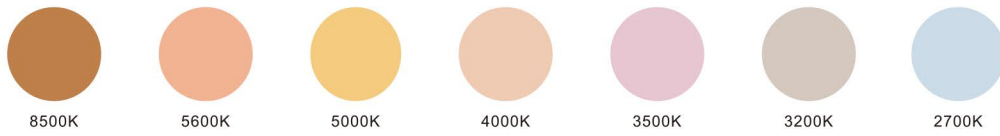

PHOTOMETRICS DIAGRAM

FUNCTIONAL EFFECT

Color Temperature Wheel

Color Frame

DIMENSIONS mm (in.)