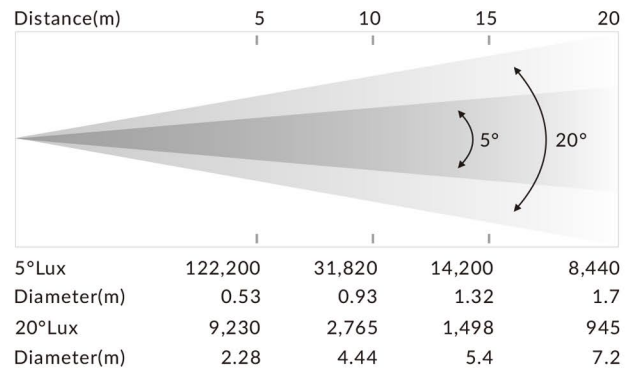

GLORY FOLLOWSPOT II™

XP-1000 FS II

FEATURES

- Manual focus
- Zoom range: 5°-20°
- CRI>90
- 7 independent color temperature filters
- Smooth dimming from 0-100%
- 5-100% iris
- Tripod and color gel frame as standard
- Flicker-free management
- Dust-proof and oil-proof design

TECHNICAL SPECIFICATIONS

Specifications

- Light Source: Osram Lot-it! 1000/PS Brilliant
- Beam Angle: 5°-20°

Construction

- Display: LCD display
- Power In/Out: Direct Power Cord out
- Protection Rating: IP20

Electrical and Physical

- Power Voltage Range: AC 230V, 50/60Hz
- Power Consumption: 1,181 W
- Dimensions: 1,032 x 418 x 337 mm(40.6" x 16.5" x 13.2")
- Weight: 43.2 kg (95.2 lbs)(Without the tripod)
60 kg (132.2 lbs)(With the tripod)

PHOTOMETRICS DIAGRAM

FUNCTIONAL EFFECT

Color Temperature Wheel

Color Frame

DIMENSIONS mm (in.)